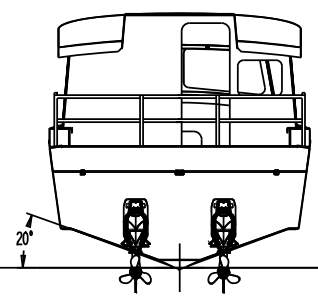

DECK PLAN

OUTBOARD PROFILE

COPYRIGHT	SPECIALTY MARINE PO Box 1001, Seaports, OR, 97058		12/18/2014
	11.5 X 3.2 METER CREWBOAT		
SIZE	FORM NO.	DWG NO.	REV
SCALE 3/8"=1'0"		1971 INTERNET VIEWS	A
			SHEET 1