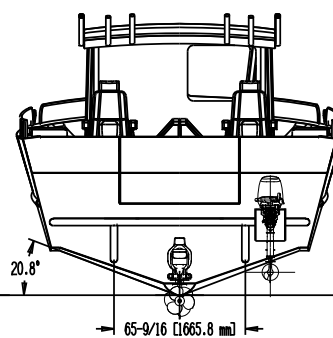

WL @ 15876 DISP  
 WL @ 11976 DISP.

11/26/2014

SPECIALTY MARINE	
PO Box 1001, Seaports, OR, 97056	
36 X 12 SPORTFISHER	
SIZE FROM NO.	DWG NO. 1920 WEBSITE VIEW
SCALE 3/8"=1'0"	SHEET