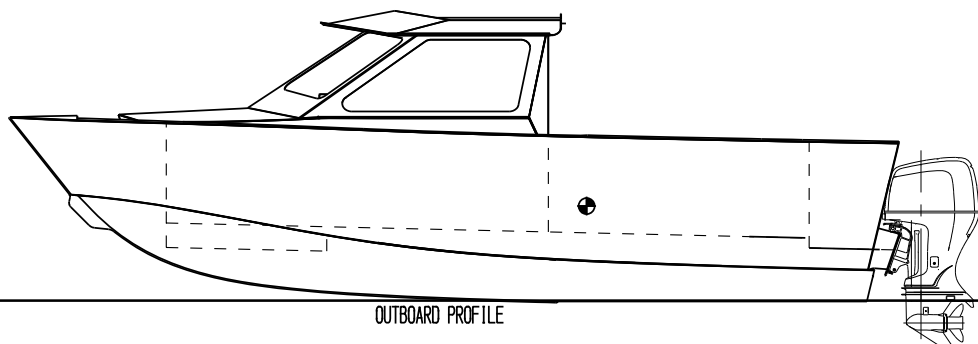

10' - 5/16" [3.06 m]

OUTBOARD PROFILE

STERN VIEW LKG FORWARD BOW VIEW, LKG AFT

	9/14/2011 SPECIALTY MARINE <small>PO Box 1081, Seaside, OR 97138</small>	
	8 X 3 METER PATROL BOAT (27' 9" X 10')	
	SIZE FROM NO.	ENG. NO. 1650 VIEWS 1
SCALE 1/2"=1'-0"	SHEET	REV A