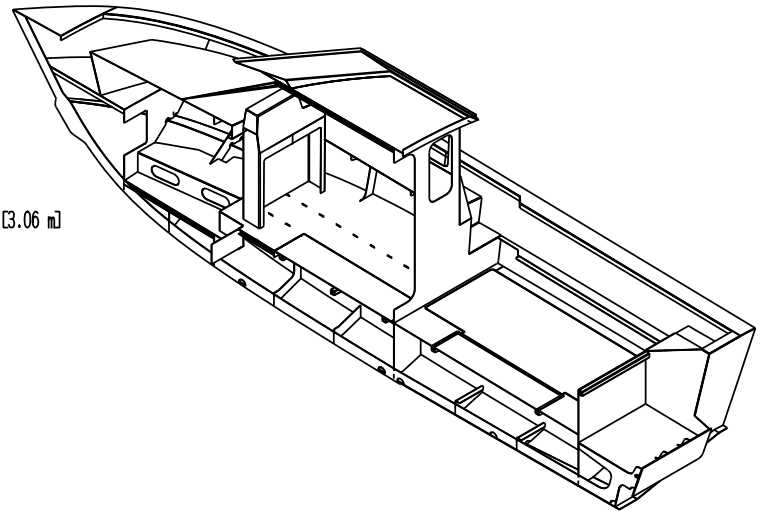

10' - 5/16" [3.06 m]

OUTBOARD PROFILE

STERN VIEW LKG FORWARD BOW VIEW, LKG AFT

	9/14/2011 SPECIALTY MARINE <small>PO Box 1081, Seaside, OR 97138</small>	
	8 X 3 METER PATROL BOAT (27' 9" X 10')	
	SIZE FROM NO.	ENG. NO. 1650 VIEWS 1
SCALE 1/2"=1'-0"	SHEET	REV A