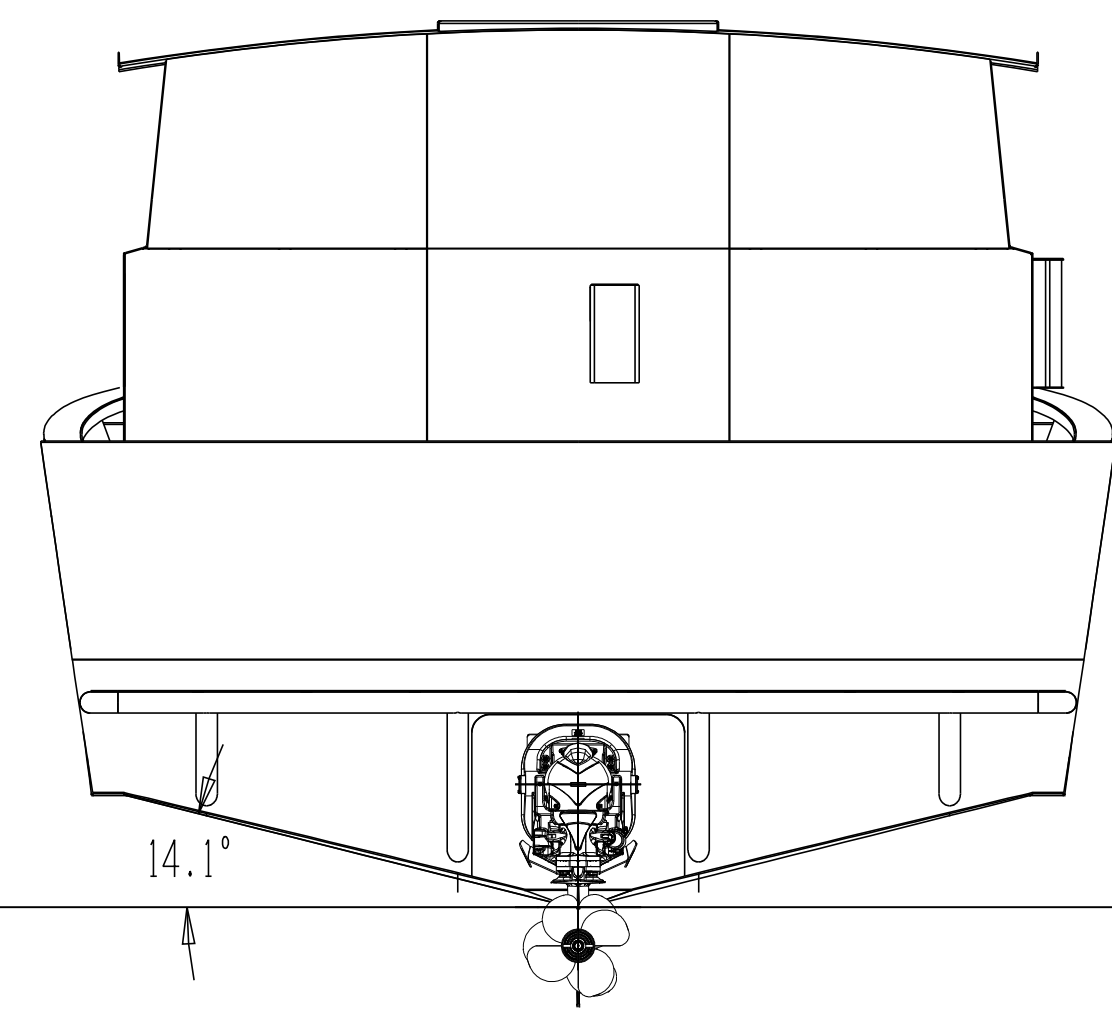

STERN VIEW
LKG FWD