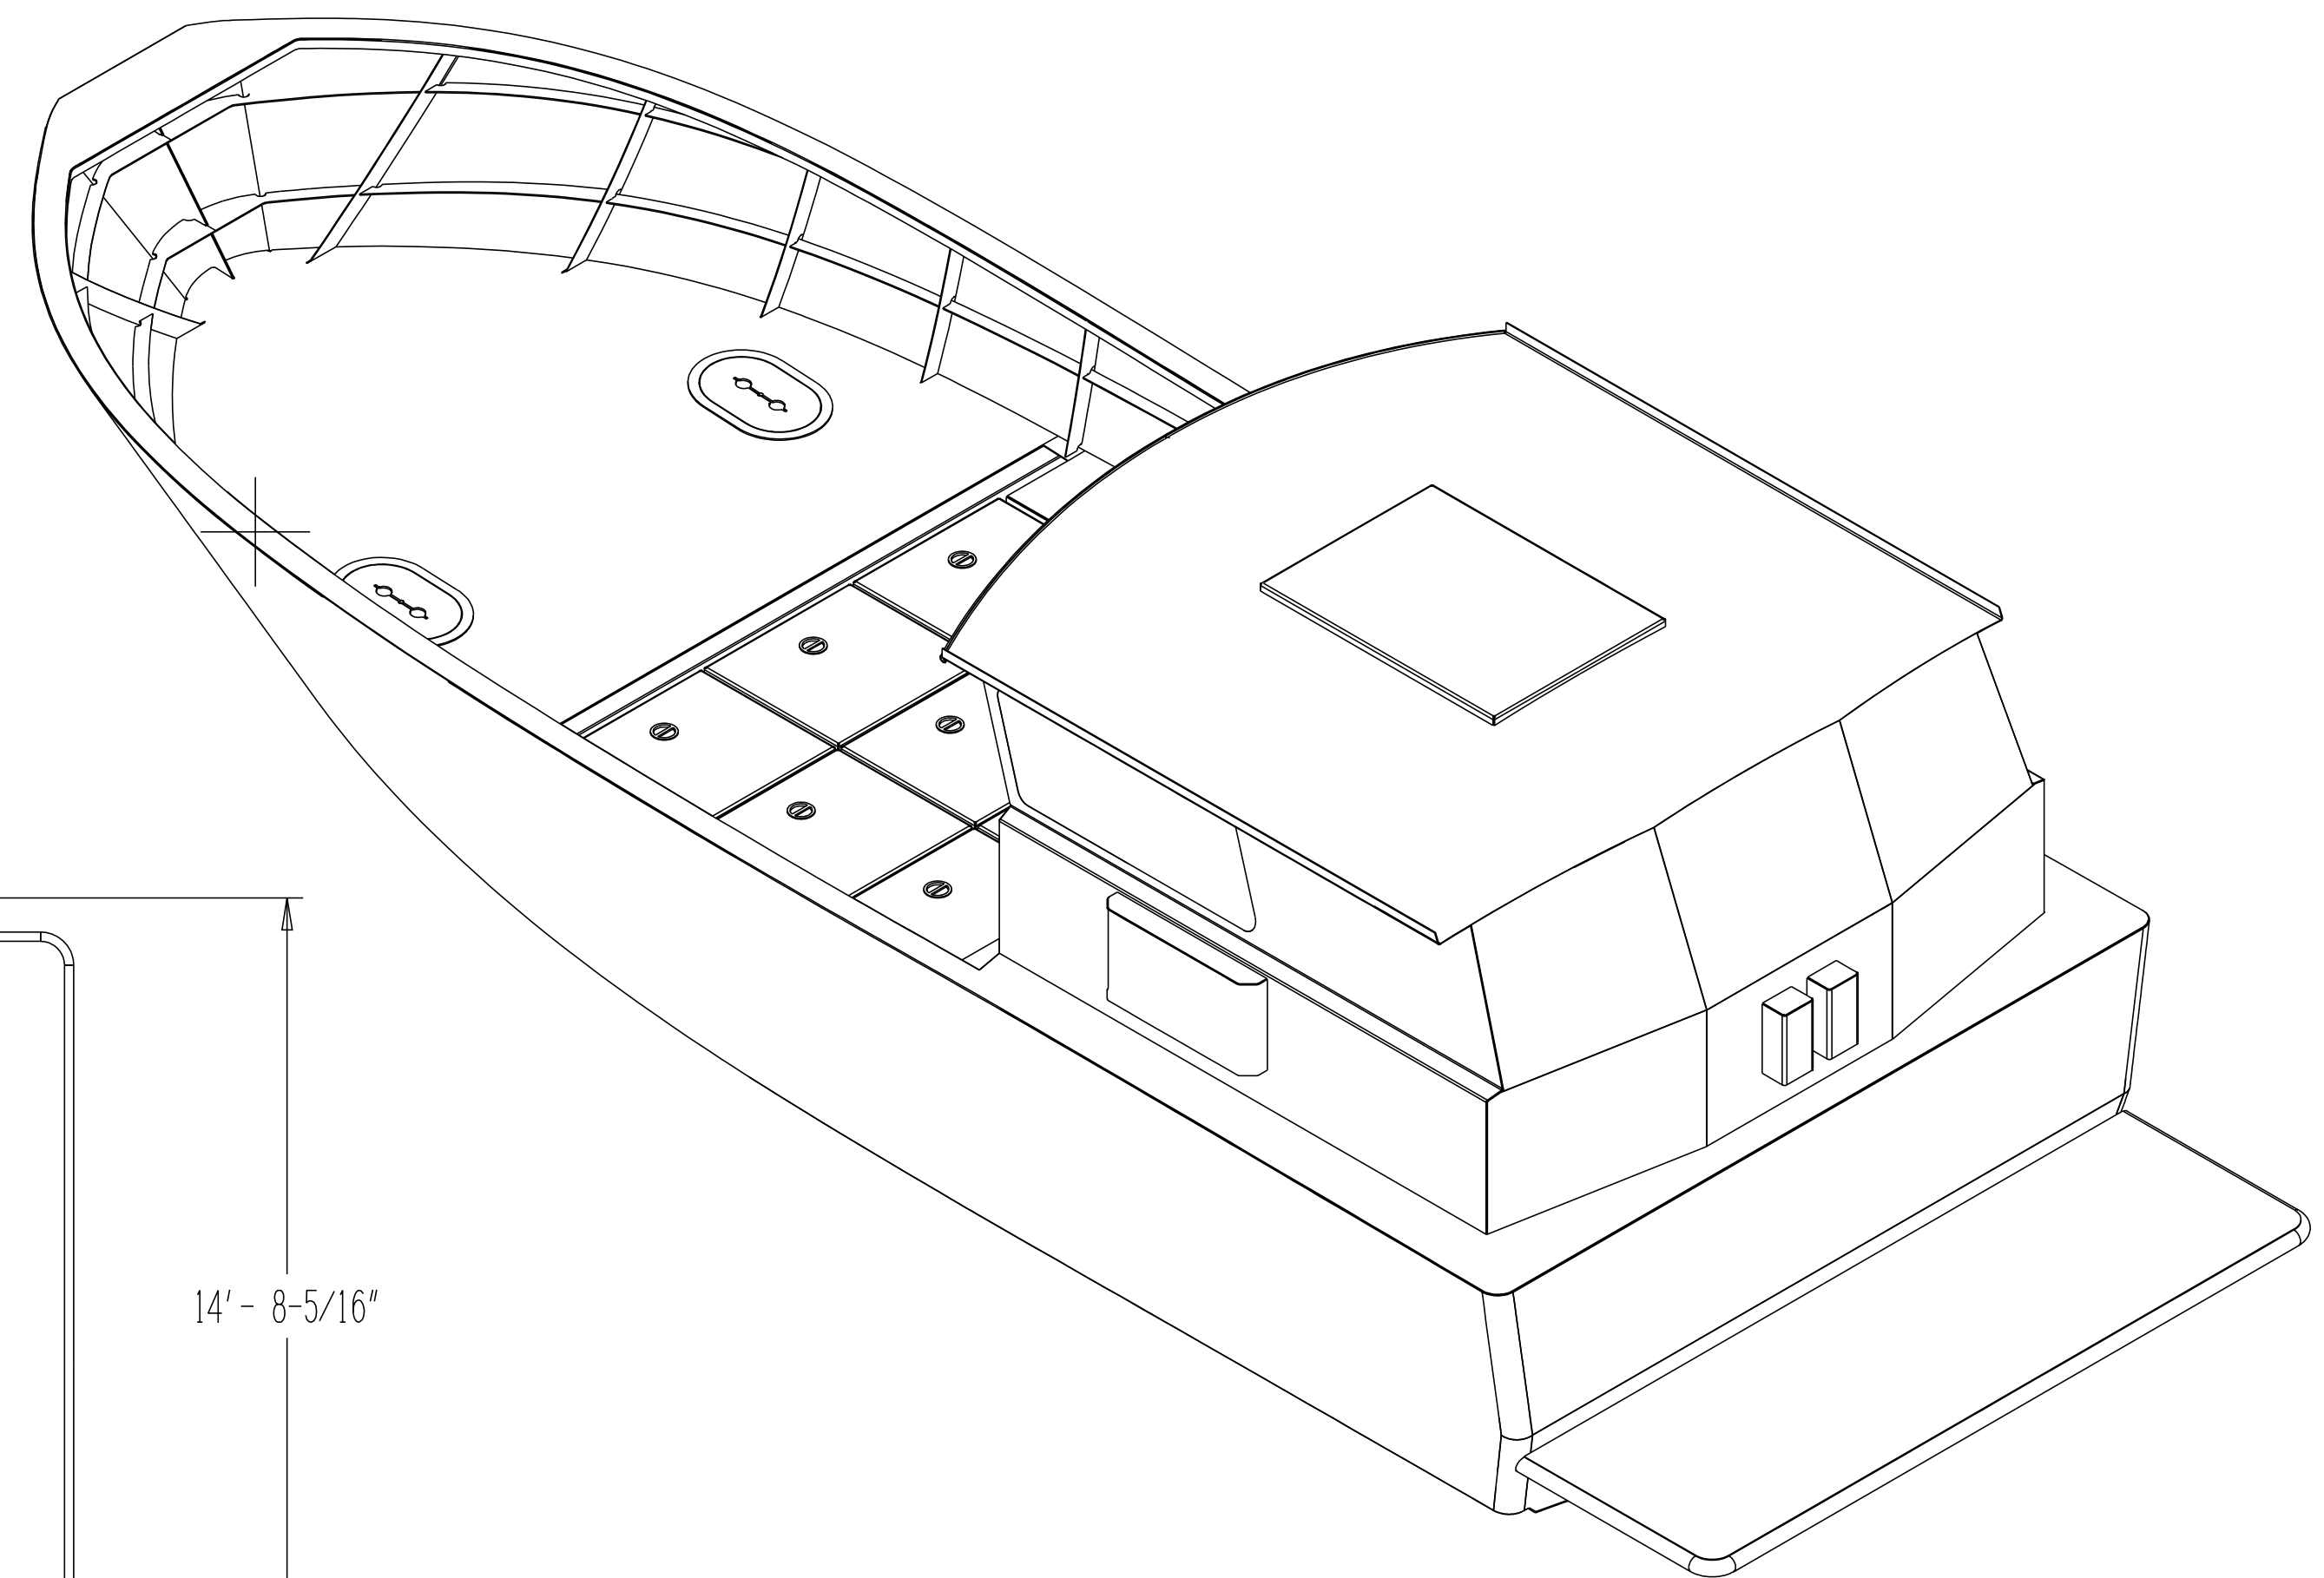

STERN VIEW
LKG FWD