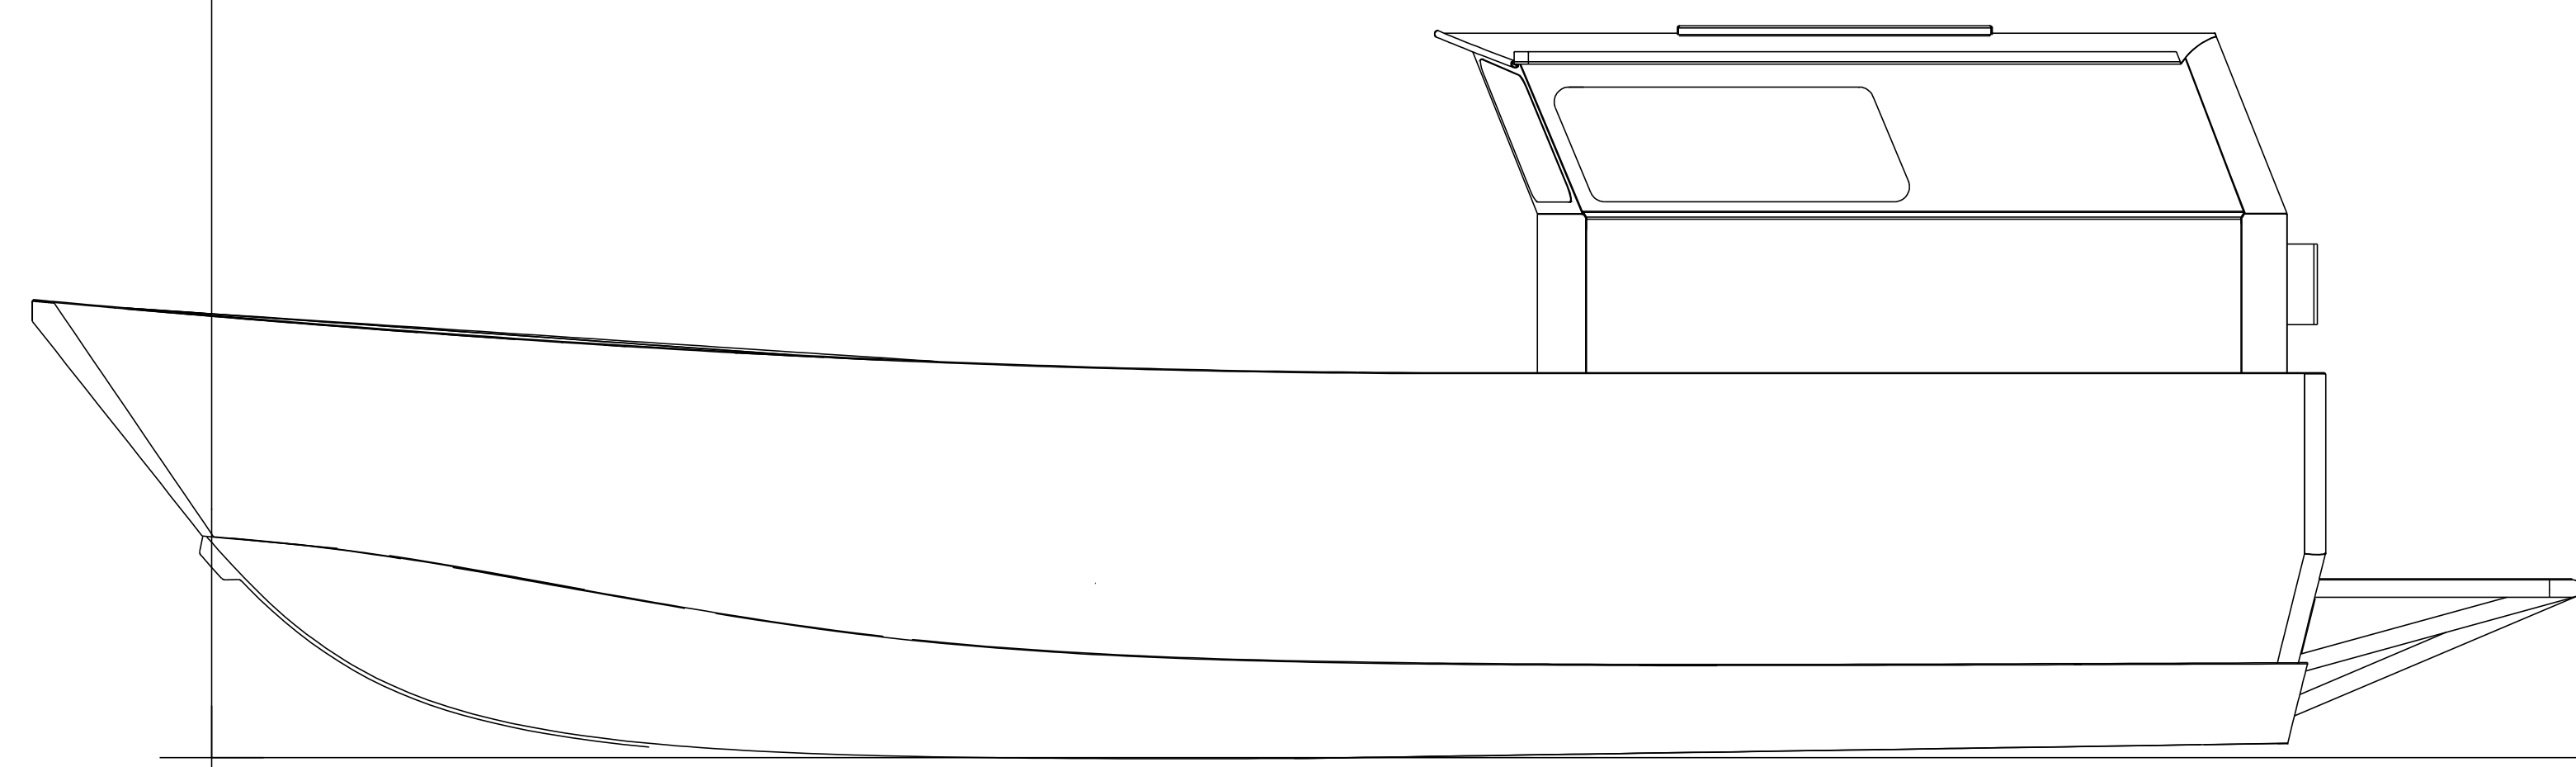

COPYRIGHT	SPECIALTY MARINE PO Box 1081, Scappoose, OR 97056		7/4/2023
	38 X 14.8 GILLNETTER		
SIZE FSCM NO.	DWG NO.	REV	
SCALE 3/8"=1'0"	2207 INTERNET VIEWS	A	
		SHEET