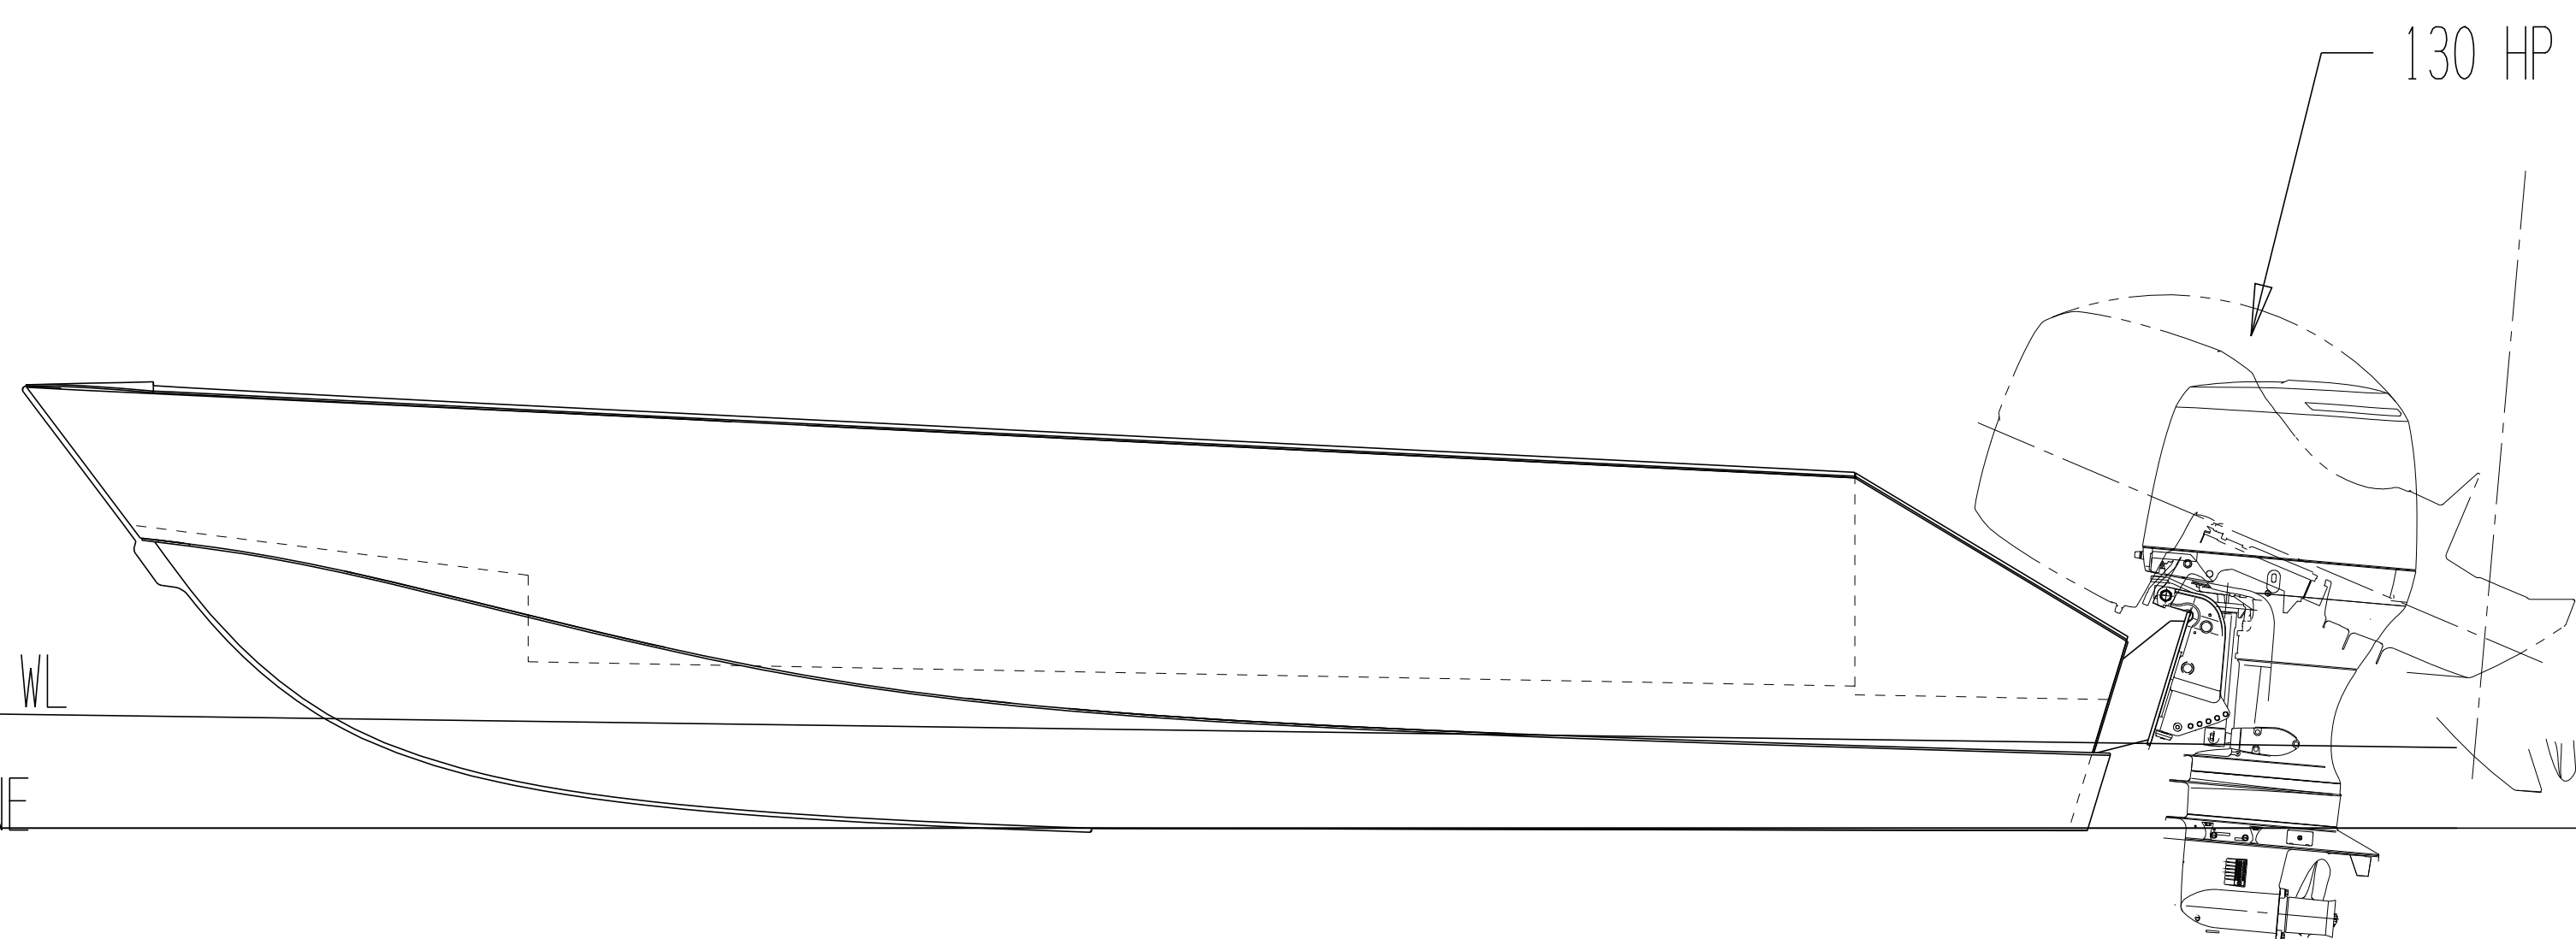

75 GALLON FUEL TANK  
(280 LITER)

2534 LB WL

BASELINE

130 HP HONDA SHOWN

SMALL COVERED CONSOLE AVAILABE AS AN OPTION.

3/27/08

	SPECIALTY MARINE PO Box 1081, Scappoose, OR 97056		
	20 X 7' 6" ORCA GENERAL ARRANGEMENT		
SIZE	FSCM NO.	DWG NO.	REV
		925 VIEWS	D
SCALE 1/2"=1' 0"			SHEET