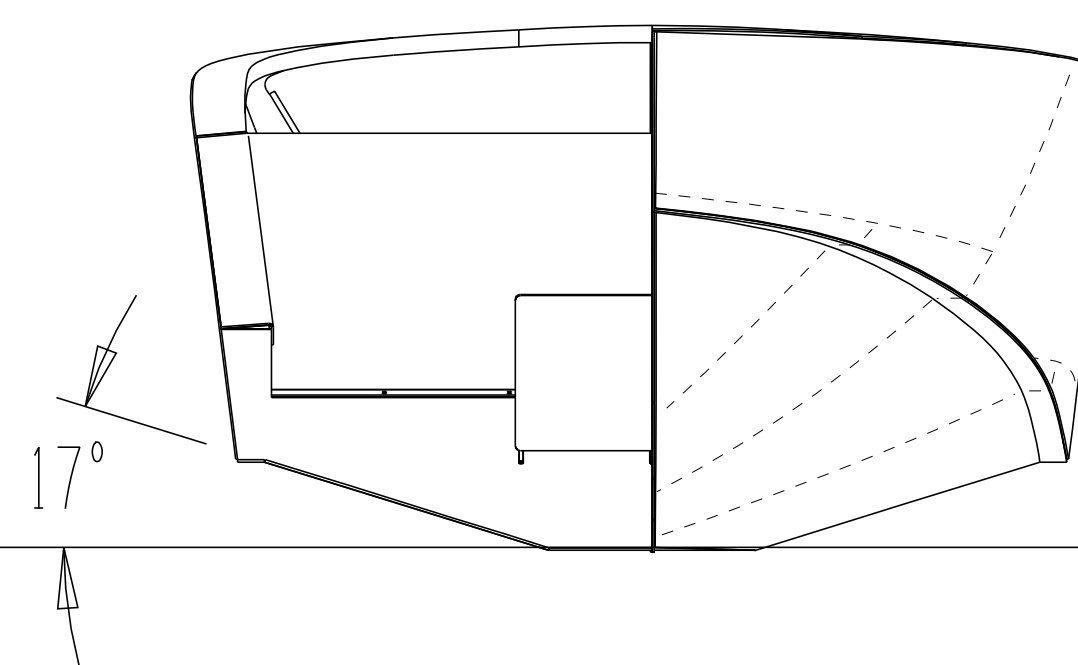

75 GALLON FUEL TANK  
(280 LITER)

2534 LB WL

BASELINE

130 HP HONDA SHOWN

SMALL COVERED CONSOLE AVAILABE AS AN OPTION.

3/27/08

	SPECIALTY MARINE PO Box 1081, Scappoose, OR 97056		
	20 X 7' 6" ORCA GENERAL ARRANGEMENT		
SIZE	FSCM NO.	DWG NO.	REV
		925 VIEWS	D
SCALE 1/2"=1' 0"			SHEET