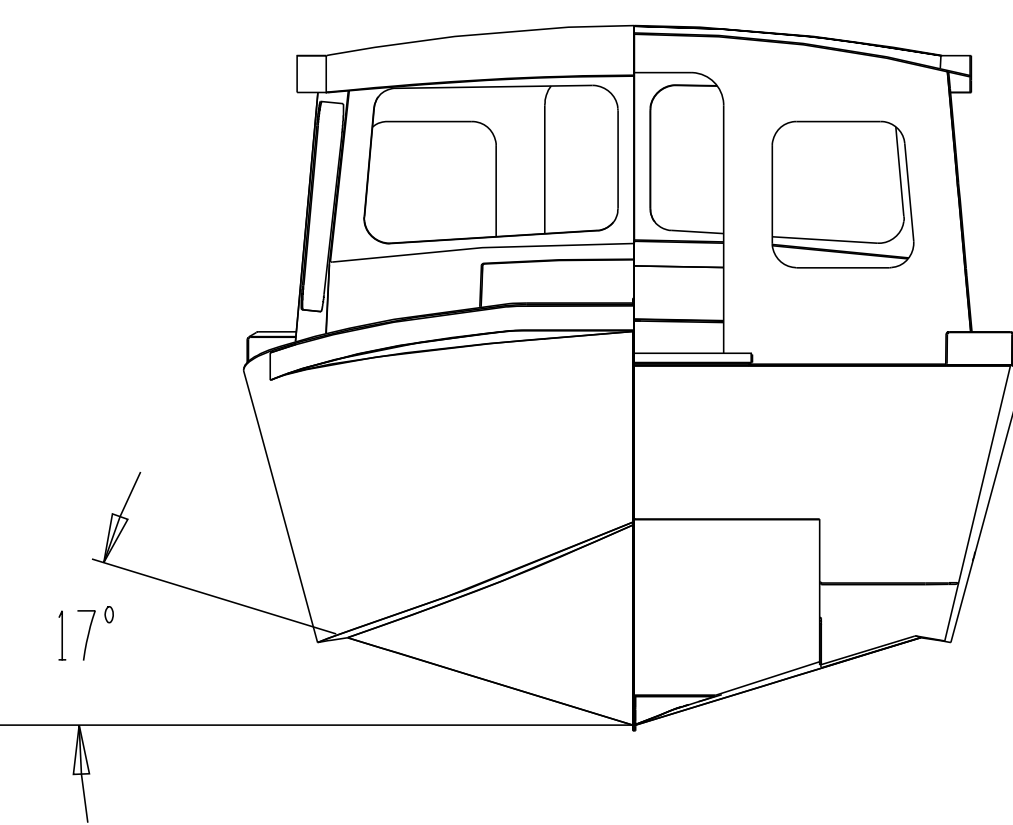

8/23/06

	SPECMAR INC. PO Box 1081, Scappoose, OR, 97056			
	24 X 8 SITKA VIEWS			
SIZE	FSCM NO.	DWG NO.	1133 INTERNET VIEWS	REV B
SCALE: 1/2"=1'0"			SHEET	

8

7

6

5

4

3