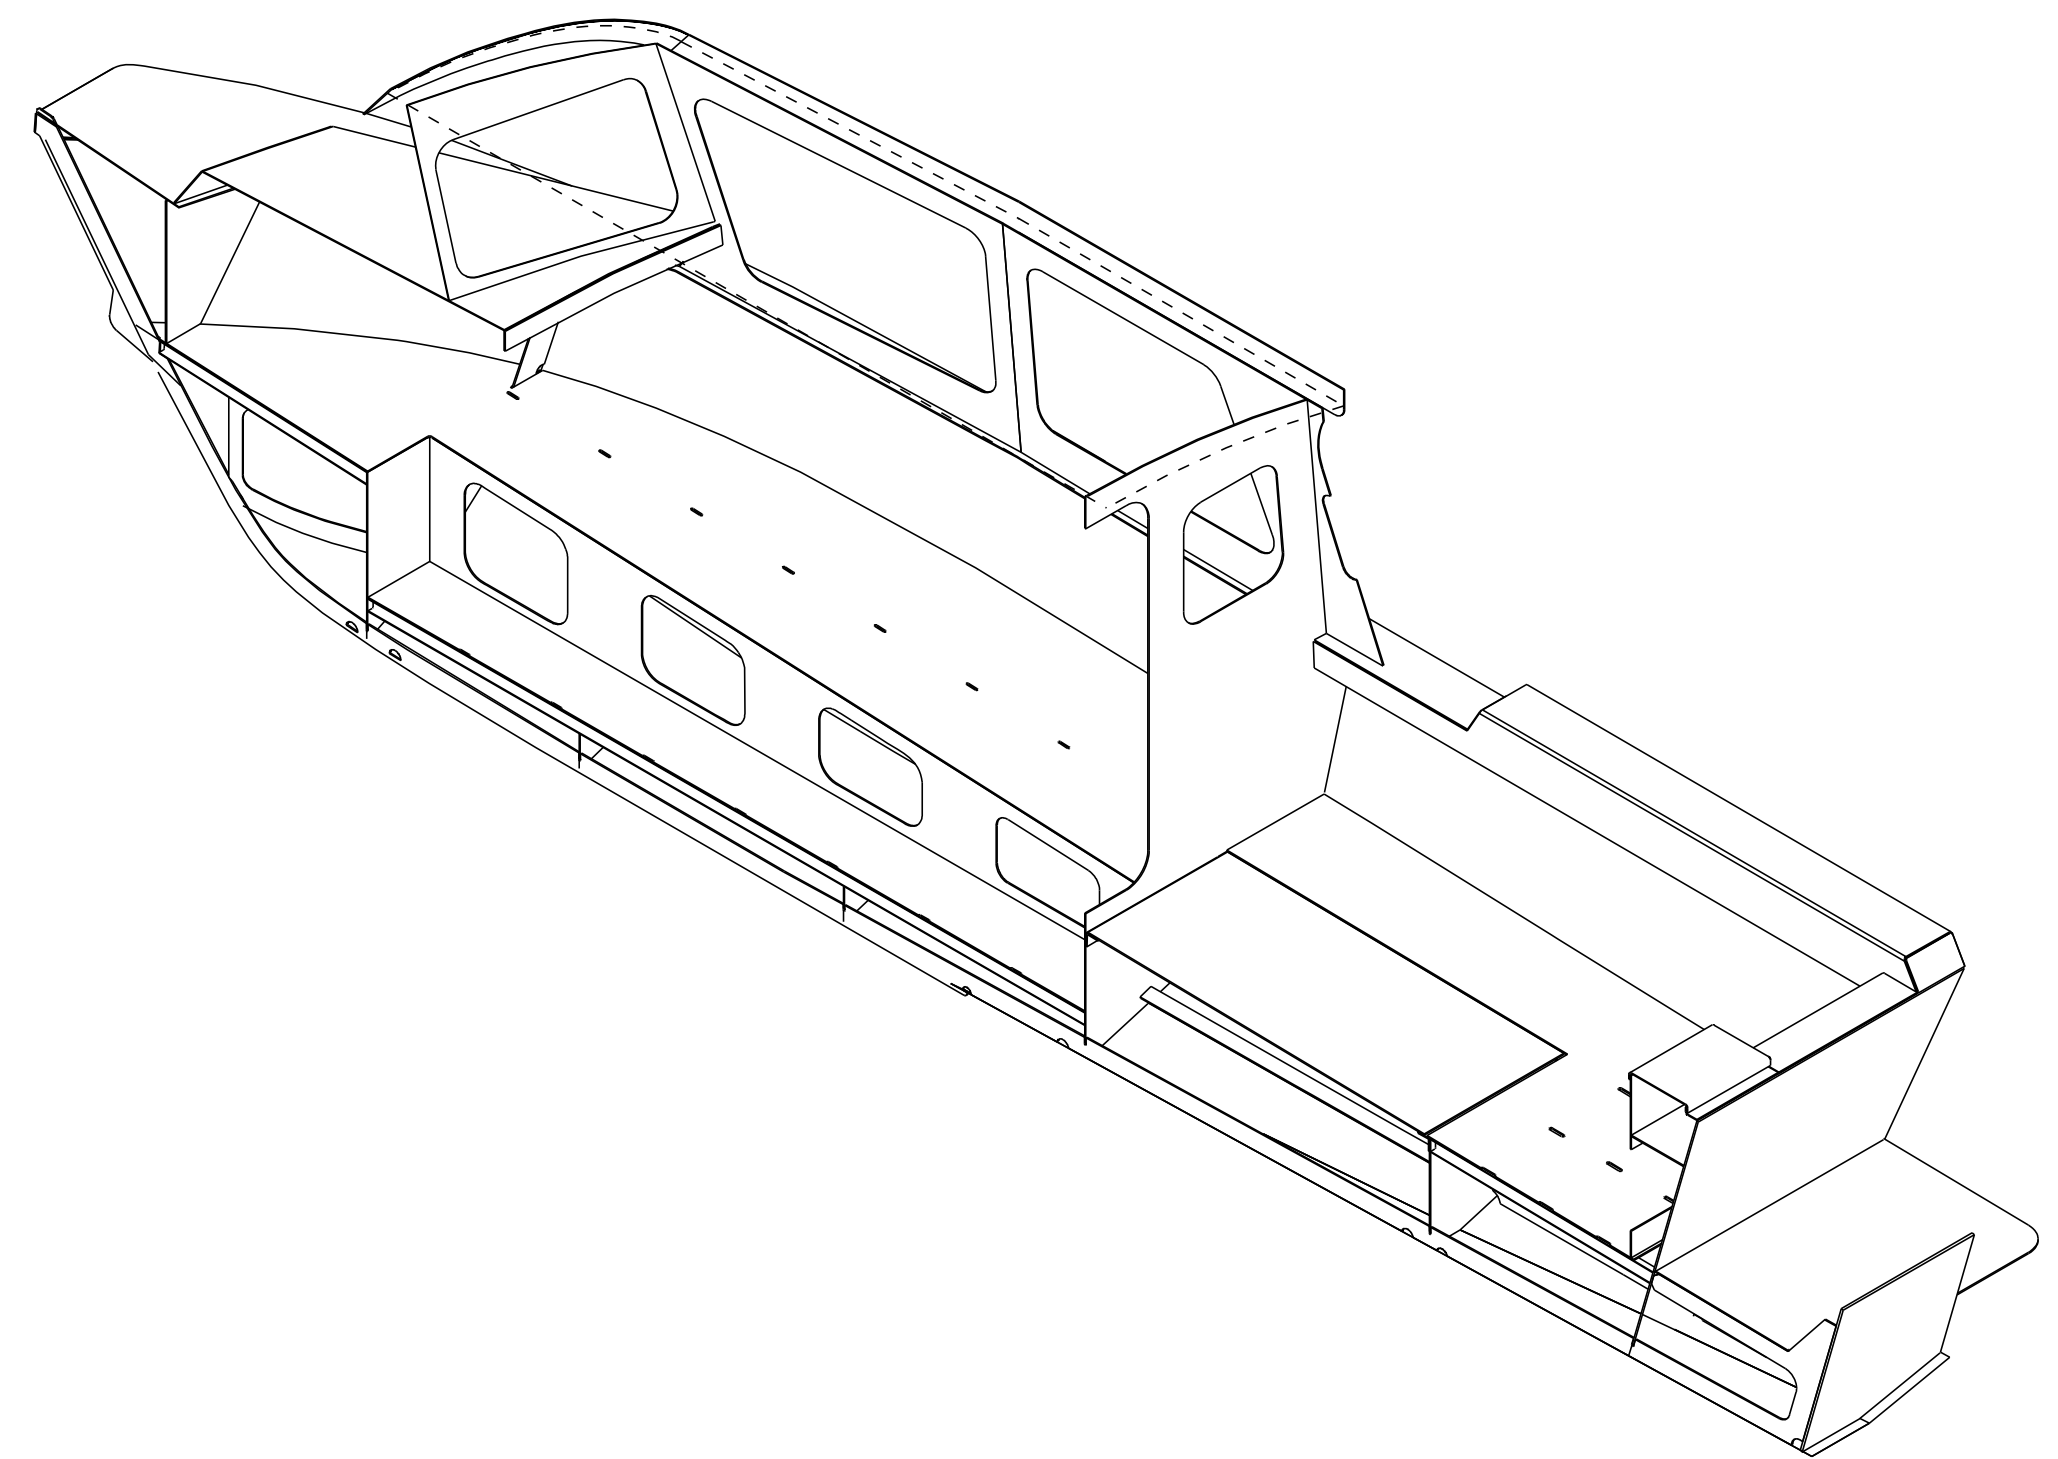

8/23/06

	SPECMAR INC. PO Box 1081, Scappoose, OR, 97056			
	24 X 8 SITKA VIEWS			
SIZE	FSCM NO.	DWG NO.	1133 INTERNET VIEWS	REV B
SCALE: 1/2"=1'0"			SHEET	

8

7

6

5

4

3