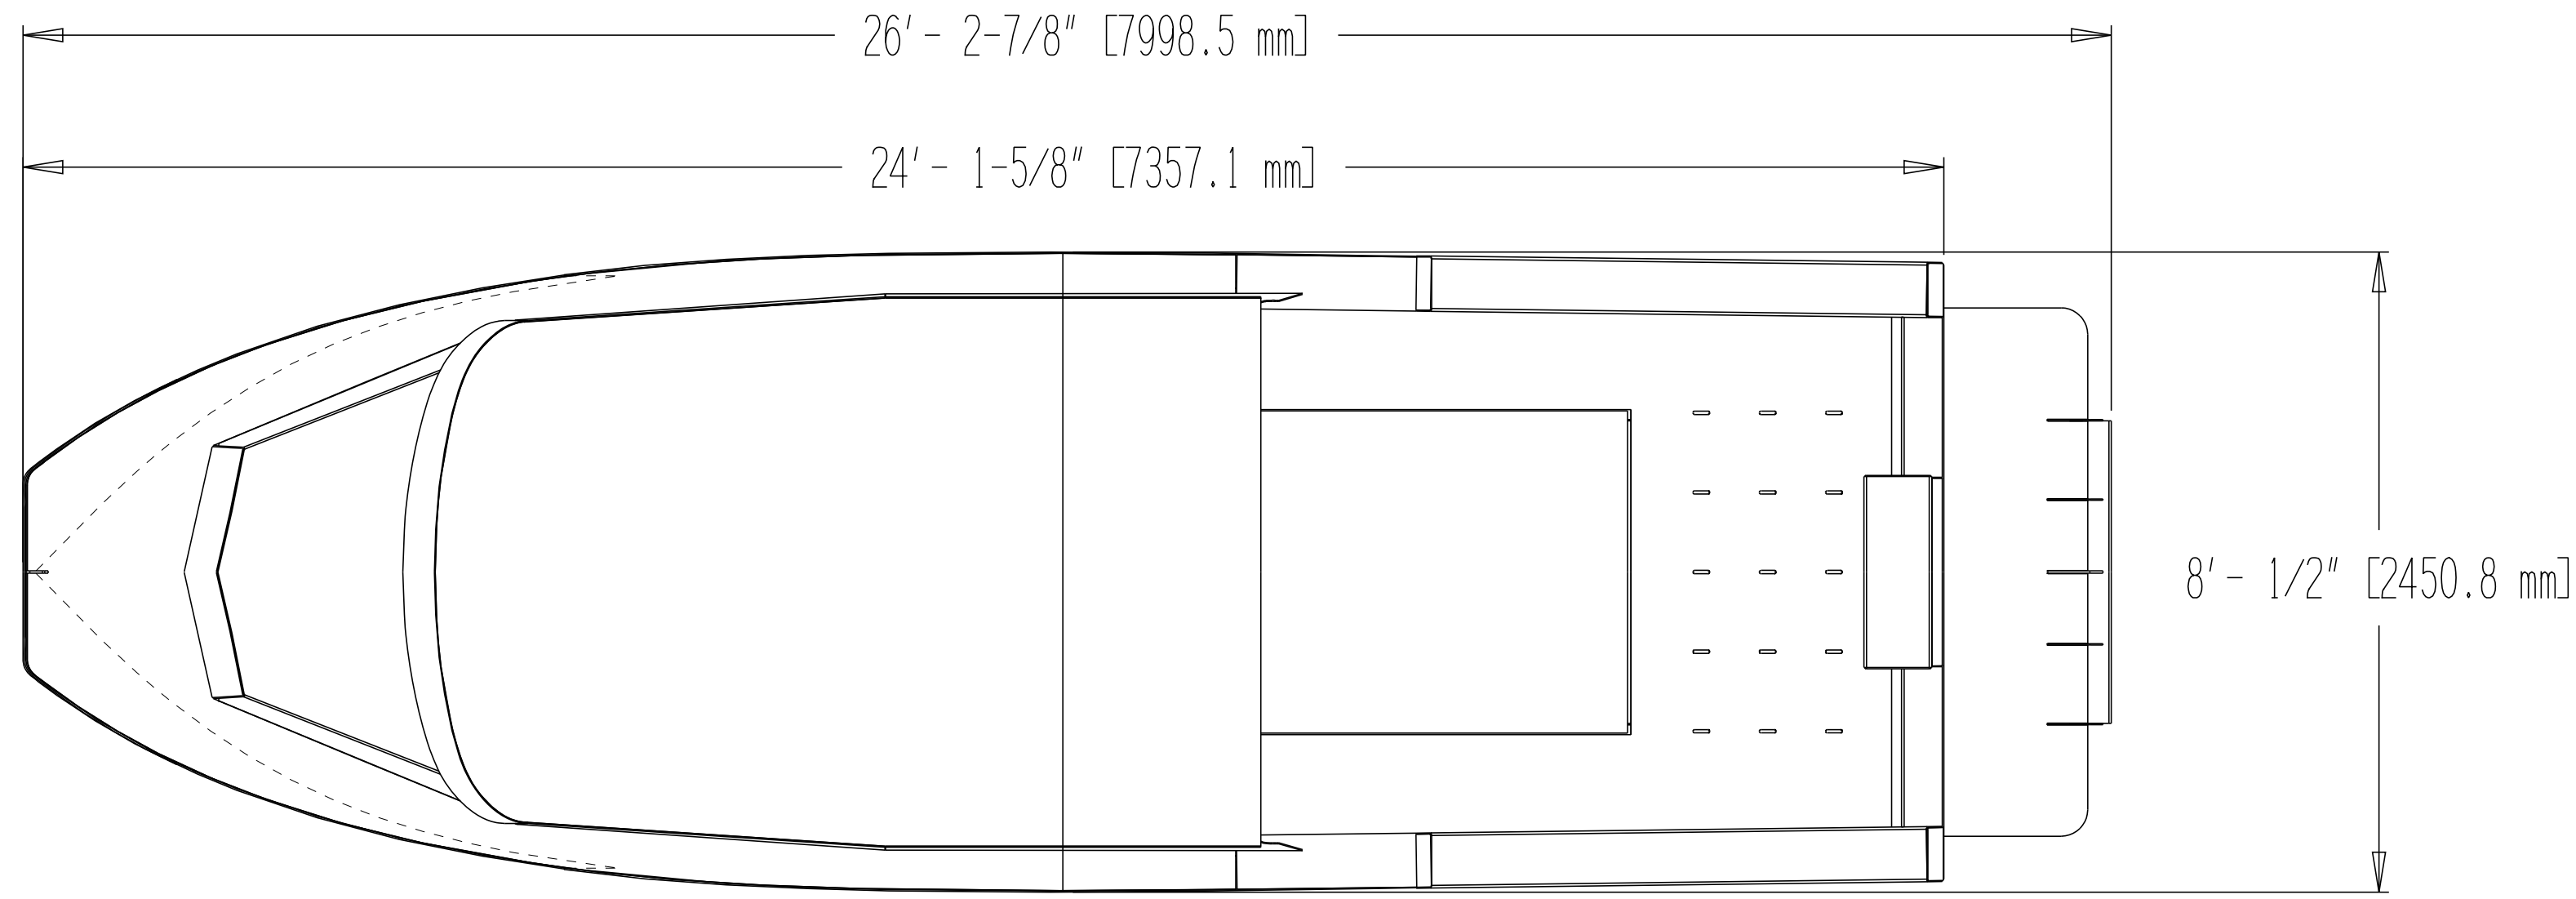

8/23/06

	SPECMAR INC. PO Box 1081, Scappoose, OR, 97056			
	24 X 8 SITKA VIEWS			
SIZE	FSCM NO.	DWG NO.	1133 INTERNET VIEWS	REV B
SCALE: 1/2"=1'0"			SHEET	

8

7

6

5

4

3