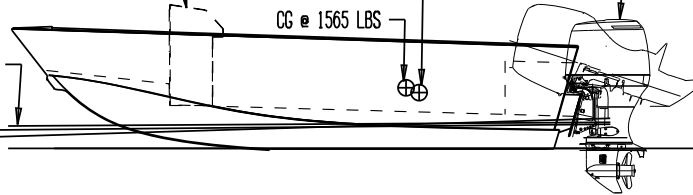

CONSOLE LOCATION FOR CALCULATIONS
CONSOLE NOT INCLUDED WITH KIT

CG @ 1735 LBS

130 HP HONDA SHOWN

CG @ 1565 LBS

WL @ 1915 LBS (150 HONDA/FWD CONSOLE/OPERATOR)

WL @ 1565 LBS (75 HONDA/NO CONSOLE)

WL @ 1735 LBS (150 HONDA/FWD CONSOLE)

01/30/2012

SPECIALTY MARINE
PO Box 1081, Seaside, OR 97138

17.5 X 7.5 ORCA

SIZE FROM NO.

DES. NO.

6208 VIEWS

REV
C

SCALE 1/2"=1'-0"