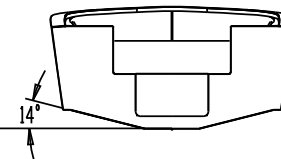

CONSOLE LOCATION FOR CALCULATIONS
CONSOLE NOT INCLUDED WITH KIT

CG @ 1735 LBS

130 HP HONDA SHOWN

CG @ 1565 LBS

WL @ 1915 LBS (150 HONDA/FWD CONSOLE/OPERATOR)

WL @ 1565 LBS (75 HONDA/NO CONSOLE)

WL @ 1735 LBS (150 HONDA/FWD CONSOLE)

01/30/2012

SPECIALTY MARINE
PO Box 1081, Seaside, OR 97138

17.5 X 7.5 ORCA

SIZE FROM NO.

DES. NO.

6208 VIEWS

REV
C

SCALE 1/2"=1'-0"