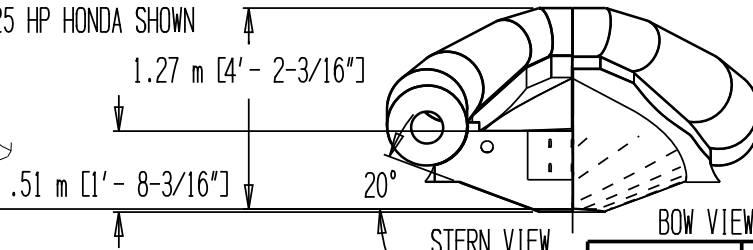

PLAN WITHOUT TUBE

PLAN

WL @ 1103 LBS
BASELINE

25 HP HONDA SHOWN

STERN VIEW

BOW VIEW

COPYRIGHT

SPECIALTY MARINE
PO Box 1081, Escanaba, MI 49829

4.5 X 2.35 METER RIB

SIZE	FROM NO.	DWG NO.	1334 VIEWS	REV
SCALE	3/4"=1'-0"			B
			SHEET	1