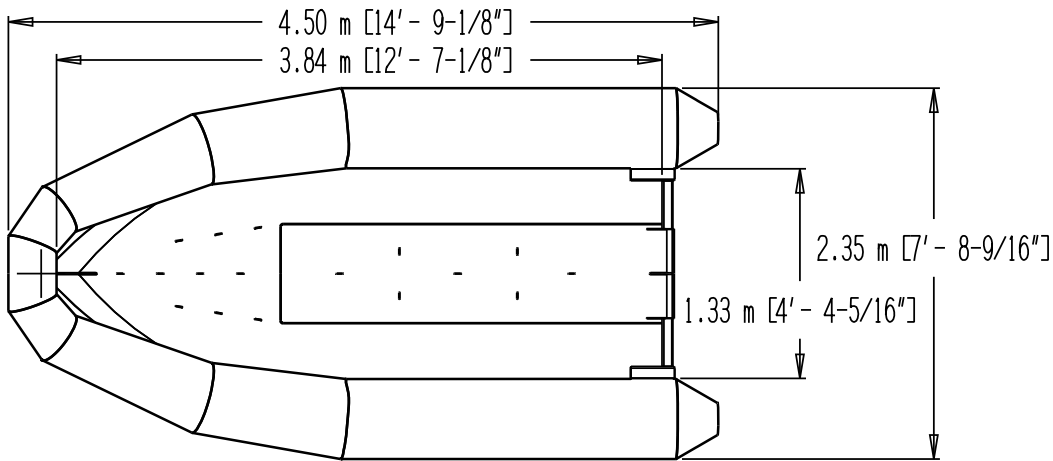

PLAN WITHOUT TUBE

PLAN

WL @ 1103 LBS
BASELINE

25 HP HONDA SHOWN

STERN VIEW

BOW VIEW

COPYRIGHT

SPECIALTY MARINE
PO Box 1081, Escanaba, MI 49829

4.5 X 2.35 METER RIB

SIZE	FROM NO.	DWG NO.	1334 VIEWS	REV
SCALE	3/4"=1'-0"			B
			SHEET	1