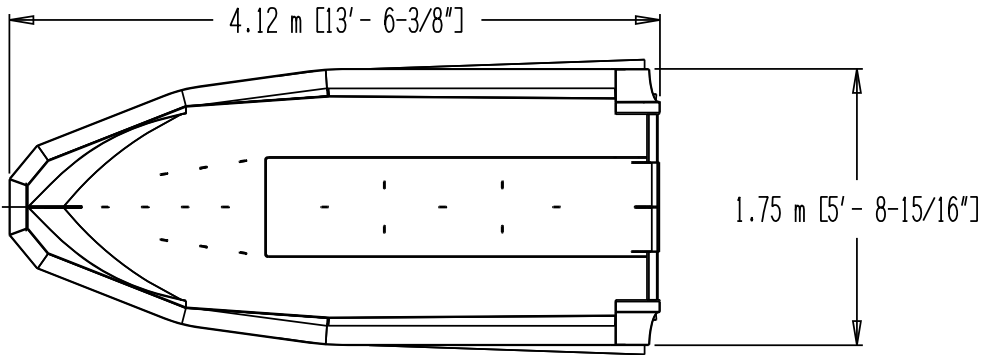

PLAN WITHOUT TUBE

PLAN

WL @ 1103 LBS
BASELINE

25 HP HONDA SHOWN

STERN VIEW

BOW VIEW

COPYRIGHT

SPECIALTY MARINE
PO Box 1081, Escanaba, MI 49829

4.5 X 2.35 METER RIB

SIZE	FROM NO.	DWG NO.	1334 VIEWS	REV
SCALE	3/4"=1'-0"			B
			SHEET	1