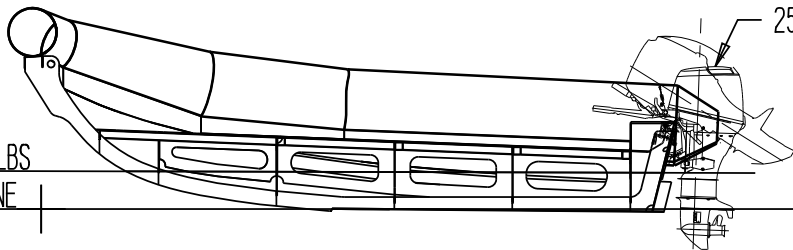

PLAN WITHOUT TUBE

PLAN

WL @ 1103 LBS
BASELINE

25 HP HONDA SHOWN

STERN VIEW

BOW VIEW

COPYRIGHT

SPECIALTY MARINE
PO Box 1081, Escanaba, MI 49829

4.5 X 2.35 METER RIB

SIZE	FROM NO.	DWG NO.	1334 VIEWS	REV
SCALE	3/4"=1'-0"			B
			SHEET	1